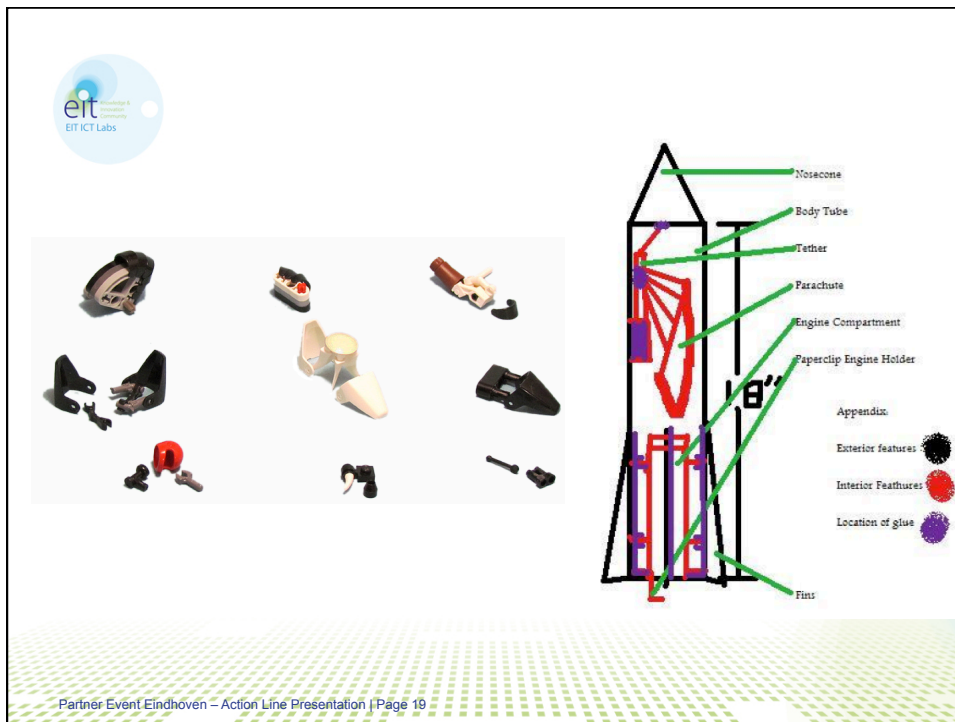

Partner Event Eindhoven – Action Line Presentation | Page 18