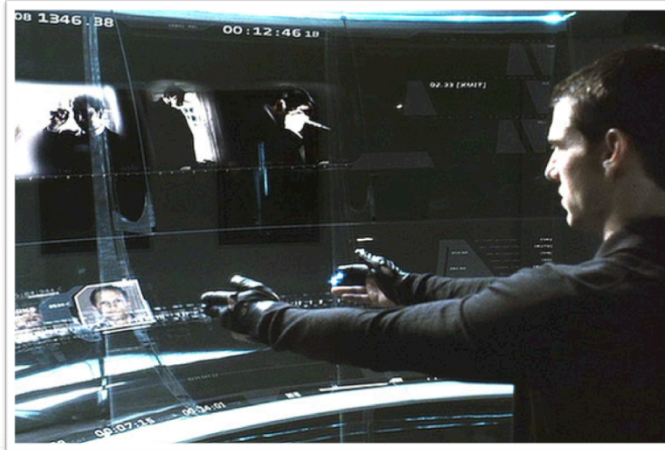

Partner Event Eindhoven – Action Line Presentation | Page 17

Credit: Twentieth Century Fox <http://www.imdb.com/title/tt0181689/>